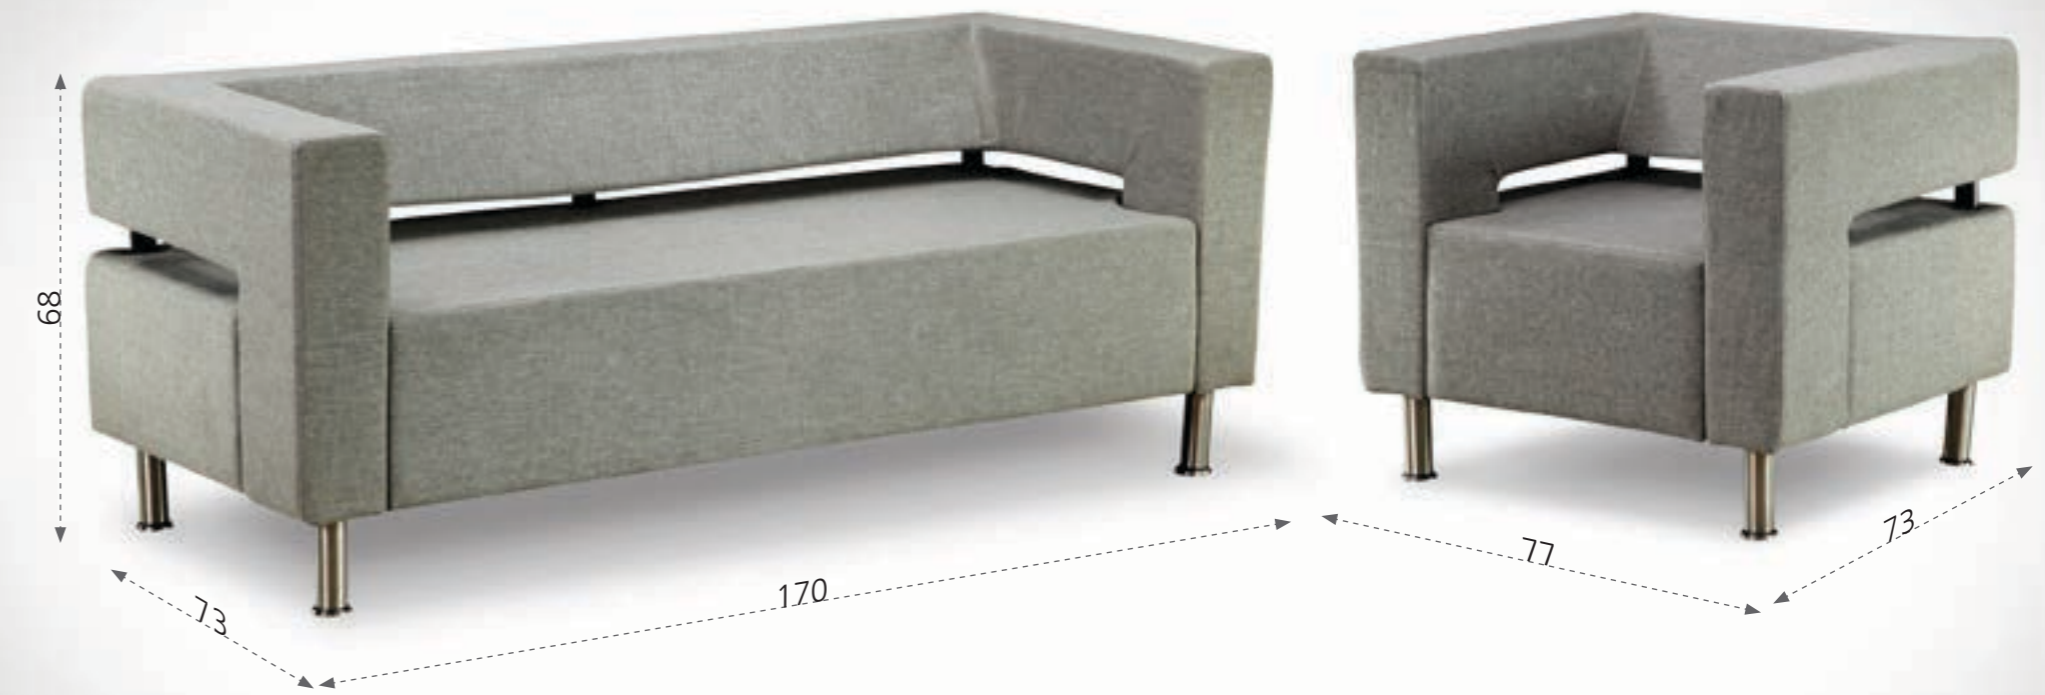

- Seasoned European Timber
- Protected against termites and borer
- Ergonomic design gives you right posture for your body
- Premium upholstery with modern look for better aesthetics
- Breathable covering to ensure long lasting freshness
- Special Kurlon PU foam for maximum comfort, resilience & durability
- Strict quality control
- 1-year warranty*