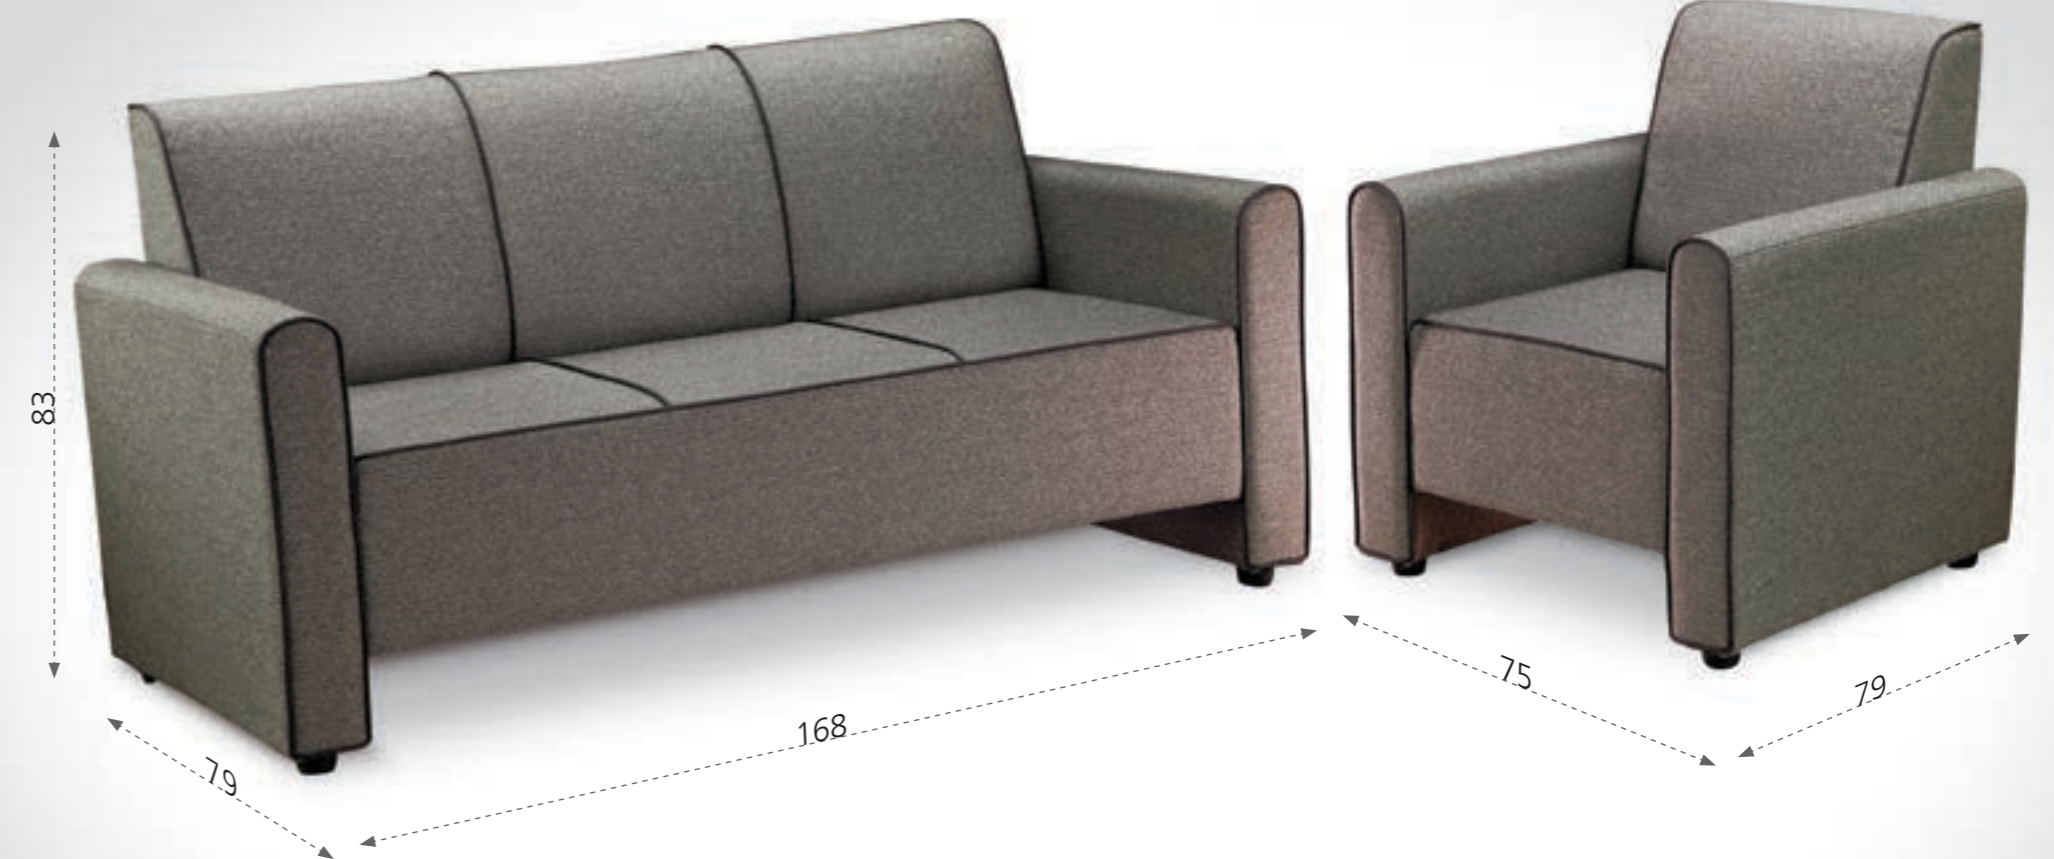

# BULLET

\*Sofa color may differ slightly from image due to differences in lighting and digital processing of product image. \*All product measurements shown are in Centimeters

-   
Seasoned European Timber
-   
Protected against termites and borer
-   
Ergonomic design gives you right posture for your body
-   
Premium upholstery with modern look for better aesthetics
-   
Breathable covering to ensure long lasting freshness
-   
Special Kurlon PU foam for maximum comfort, resilience & durability
-   
Strict quality control
-   
1-year warranty\*