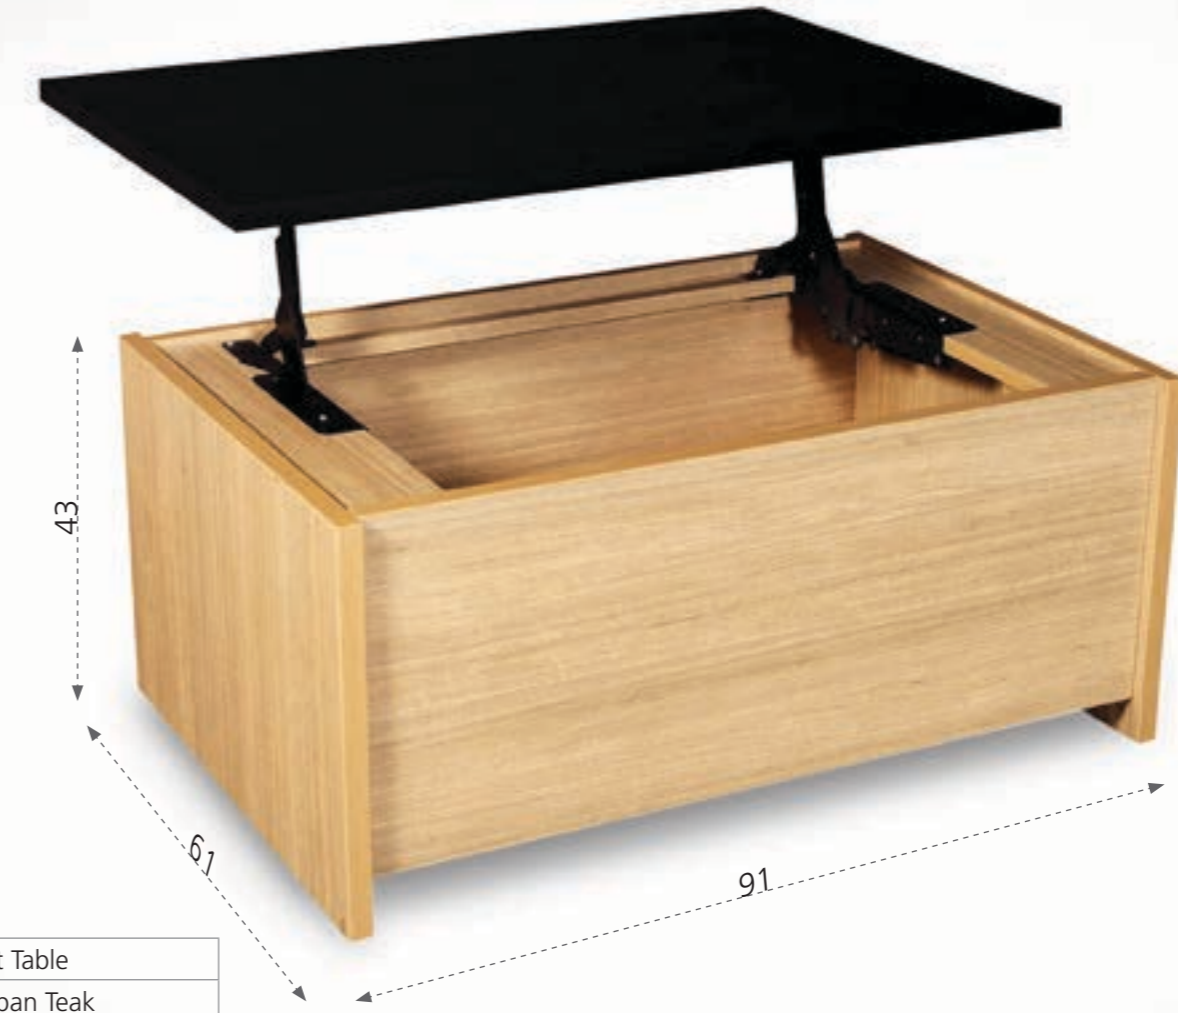

Type	Side Table
Finish	Wenge
Product Code	Standard: 035

\*All product measurements shown are in Centimeters

-   
Protected against termites and borers
-   
Precision manufacturing with German machinery
-   
Long-lasting hardware
-   
Strong packing for damage-free transportation
-   
Easy and hassle-free installation
-   
Strict quality control
-   
1-year warranty\*