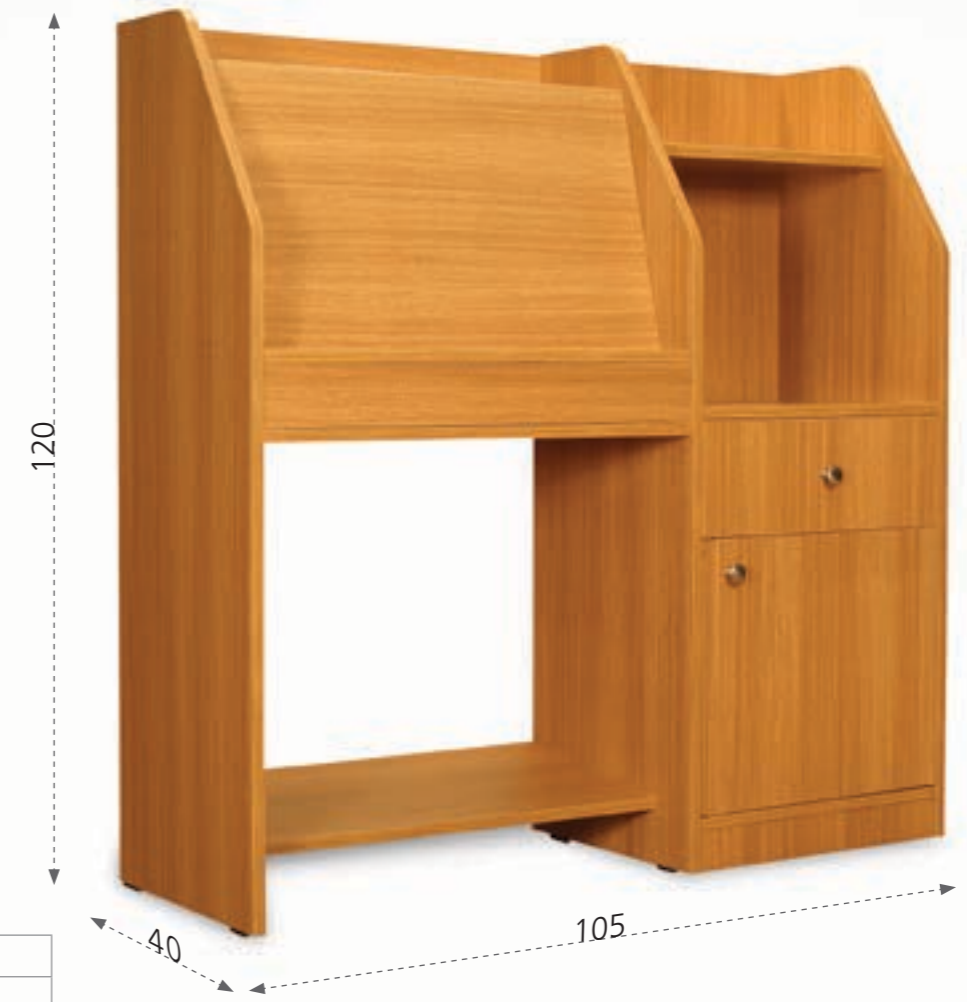

- Protected against termites and borer
- Precision manufacturing with German machinery
- Long-lasting hardware
- Strong packing for damage-free transportation
- Easy and hassle-free installation
- Strict quality control
- 1-year warranty*