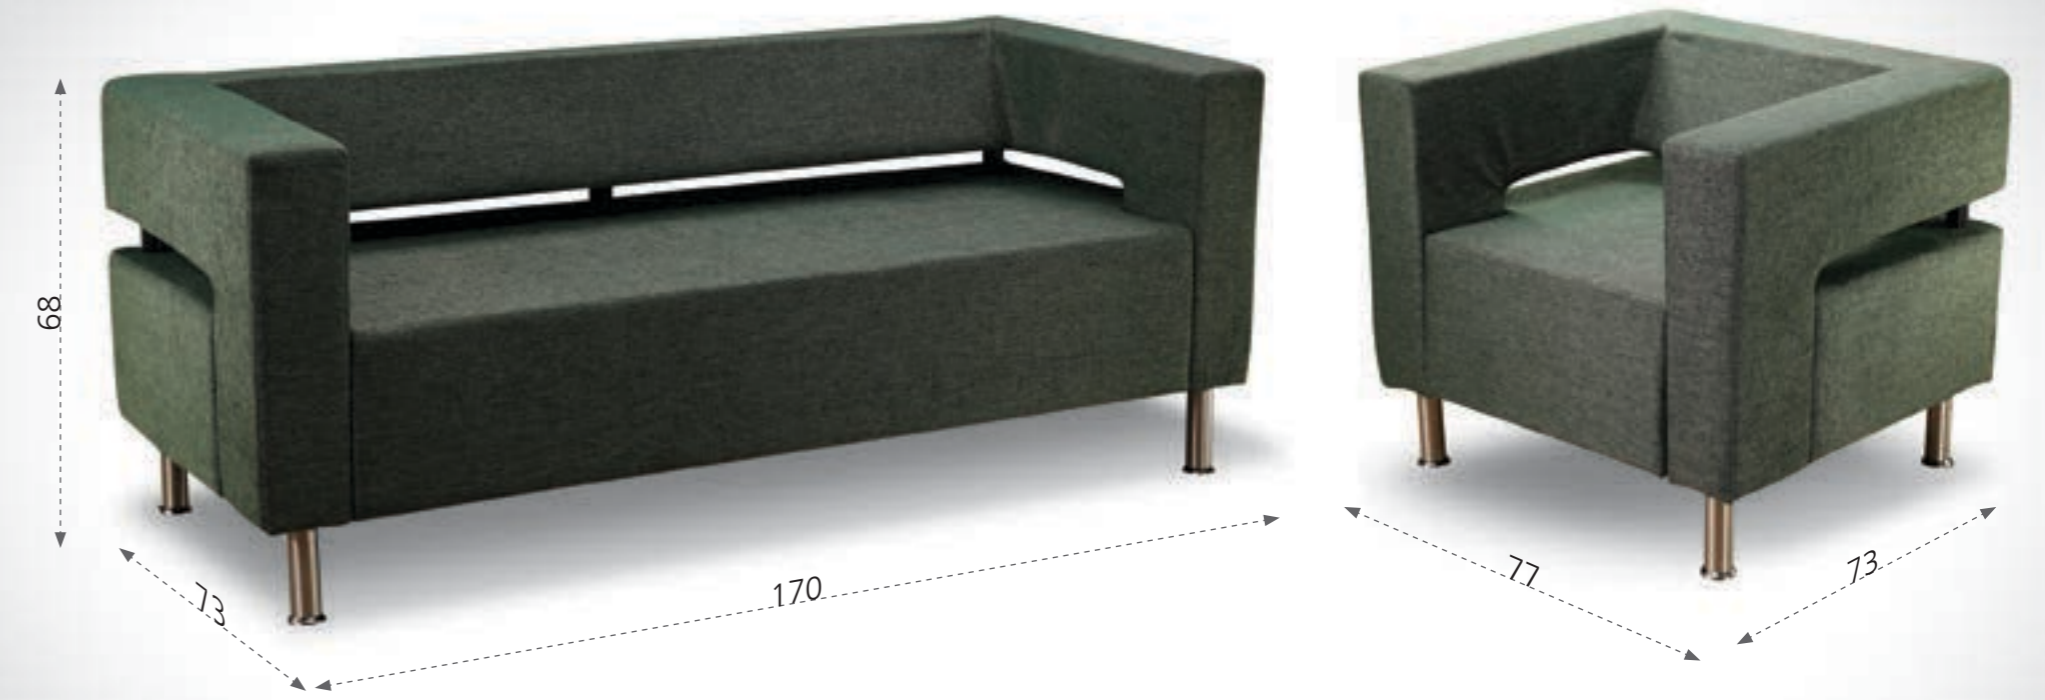

- Seasoned European Timber
- Protected against termites and borer
- Ergonomic design tegives you right posutre for your body
- Premium upholstery with modern look for better aesthetics
- Breathable covering to ensure long lasting freshness
- Special Kurlon PU foam for maximum comfort, resilience & durability
- Strict quality control
- 1-year warranty*