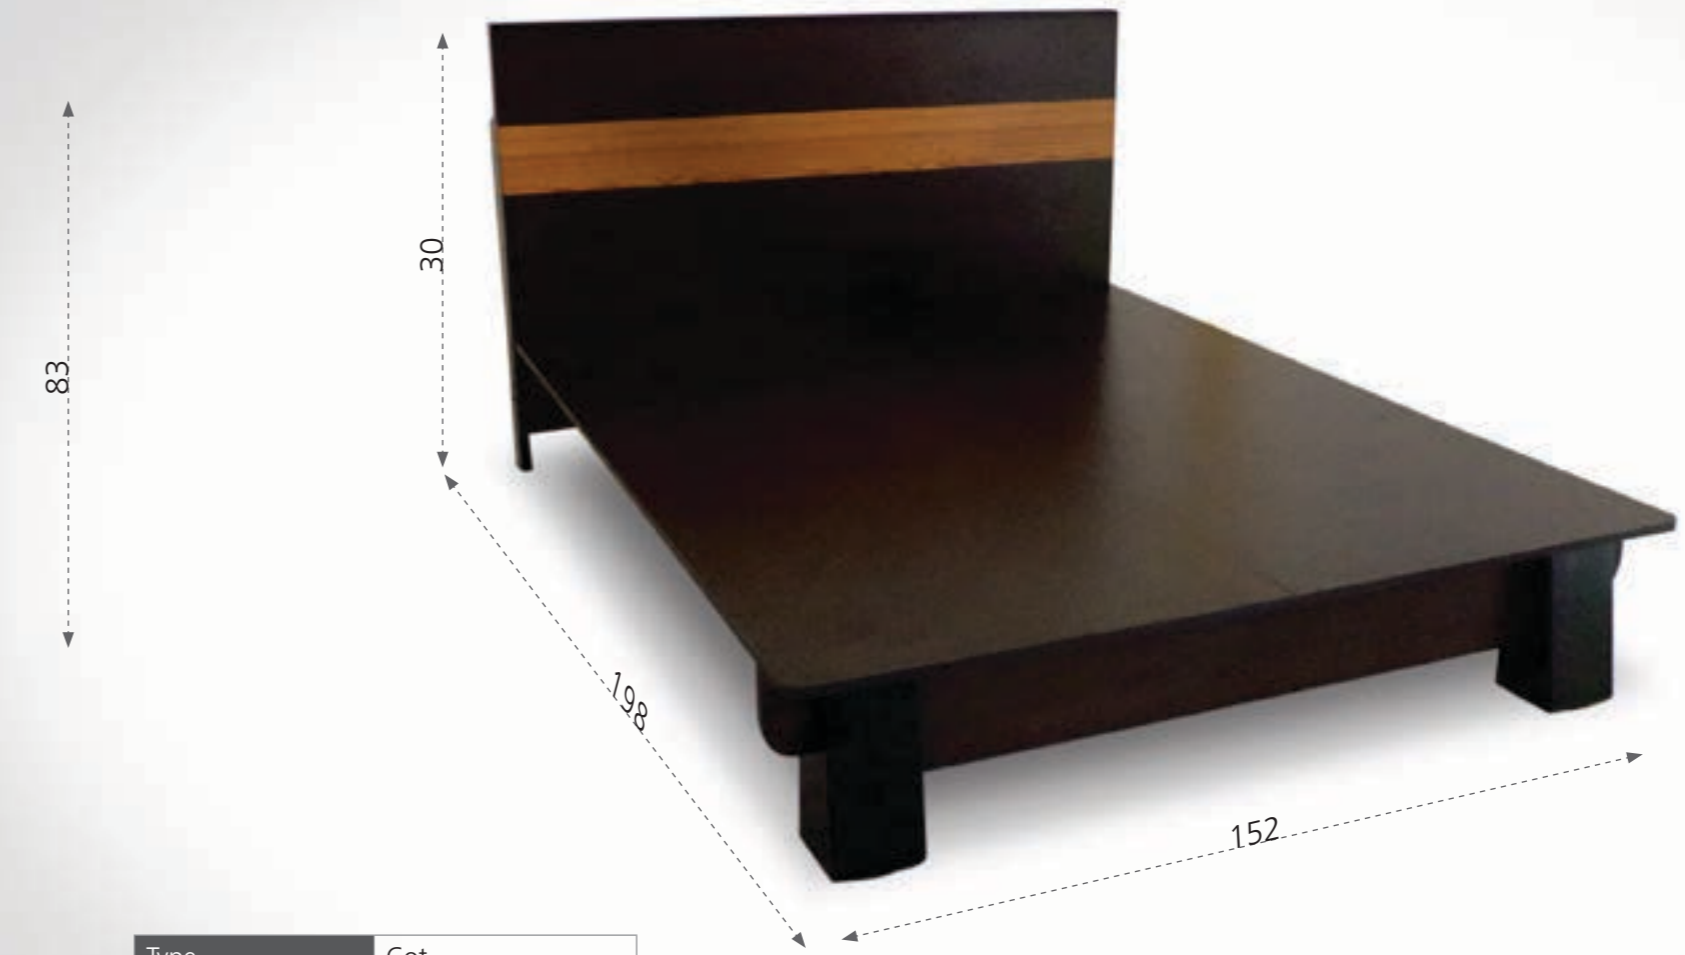

Type	Cot
Finish	Urban Teak
Product Code	King: 0029K Queen: 0026Q

\*\*Dimensions given are for standard queen size cot. \*All product measurements shown are in Centimeters

**REGAL**

- Seasoned European Timber
- Protected against termites and borer
- Precision manufacturing with German machinery
- Long-lasting hardware
- Strong packing for damage-free transportation
- Easy and hassle-free installation
- Strict quality control
- 1-year warranty\*