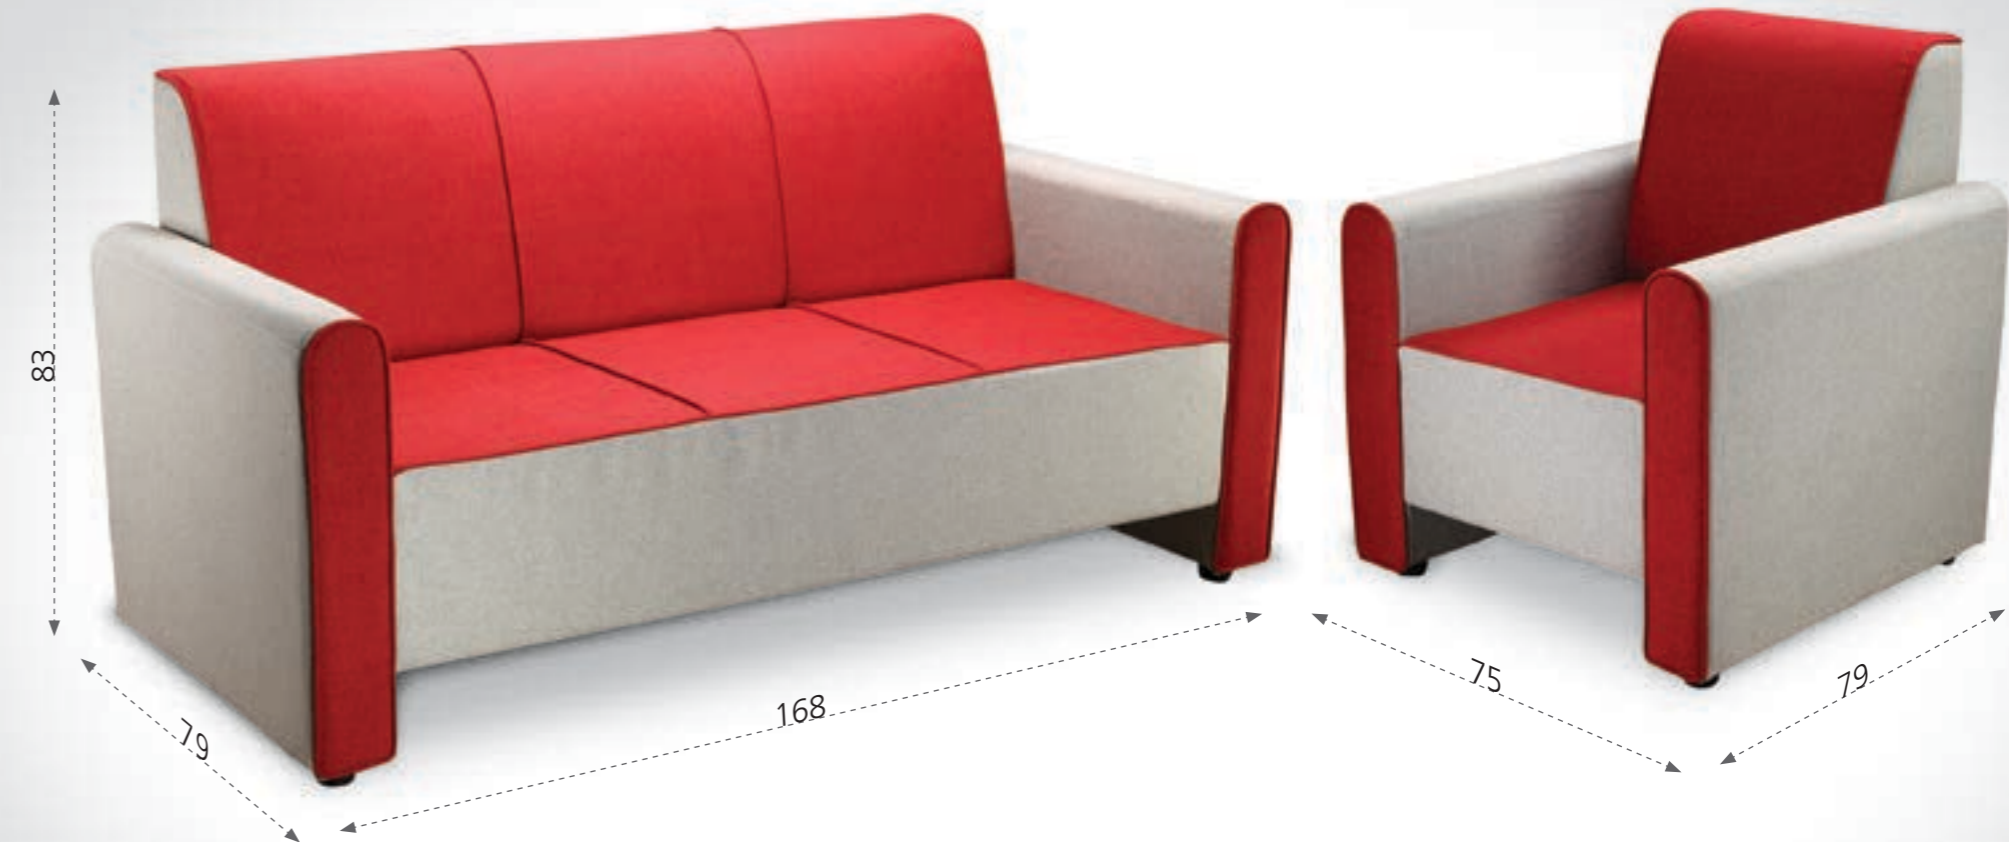

- Seasoned European Timber
- Protected against termites and borer
- Ergonomic design tegives you right posutre for your body
- Premium upholstery with modern look for better aesthetics
- Breathable covering to ensure long lasting freshness
- Special Kurlon PU foam for maximum comfort, resilience & durability
- Strict quality control
- 1-year warranty\*